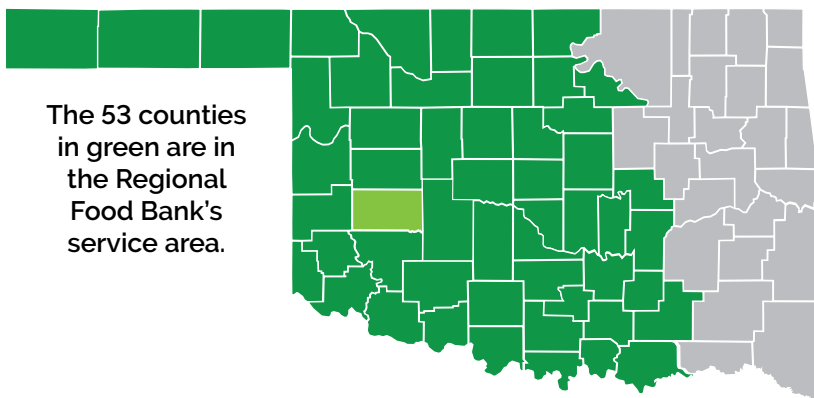

In Washita County

***1,710** people live with hunger.

County Population

10,930

County Meal Cost Average

***\$4.08**

FOOD DISTRIBUTION IN WASHITA COUNTY

500,579

Pounds Distributed

417,149

Equivalent Meals Distributed

FOOD INSECURITY RATES

*County

15.7%

**Oklahoma

16.7%

**United States

13.5%

*Feeding America's "Map the Meal Gap 2024" and represents 2022 data.

**USDA's "Food Security Status of U.S. Households 2023"

Additional information is from the Regional Food Bank and its network of community-based partners from July 1, 2023 through June 30, 2024. Questions? Contact us at info@rfbo.org