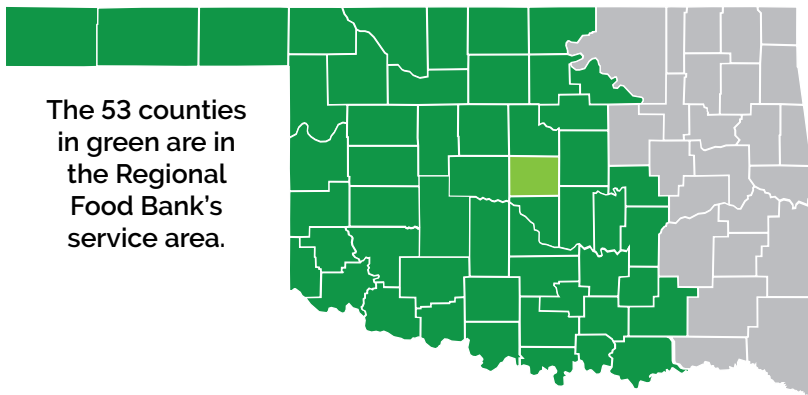

# In Oklahoma County

**\*121,570** people live with hunger.

County Population

**795,822**

County Meal Cost Average

**\*\$4.16**