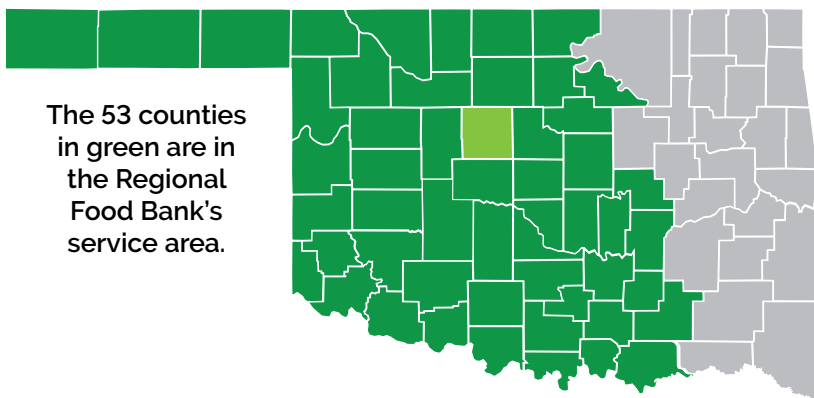

In Kingfisher County

***2,120** people live with hunger.

County Population

15,290

County Meal Cost Average

***\$3.91**

FOOD DISTRIBUTION IN KINGFISHER COUNTY

146,660

Pounds Distributed

122,216

Equivalent Meals Distributed

FOOD INSECURITY RATES

*County

13.8%

**Oklahoma

16.7%

**United States

13.5%

**REGIONAL
FOOD BANK**
OF OKLAHOMA.

*Feeding America's "Map the Meal Gap 2024" and represents 2022 data.

**USDA's "Food Security Status of U.S. Households 2023"

Additional information is from the Regional Food Bank and its network of community-based partners from July 1, 2023 through June 30, 2024. Questions? Contact us at info@rfbo.org