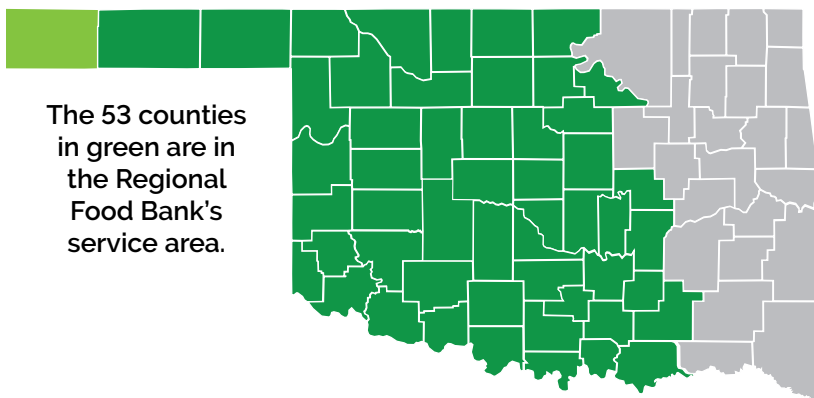

In Cimarron County

***350** people live with hunger.

County Population

2,272

County Meal Cost Average

***\$3.66**

FOOD DISTRIBUTION IN CIMARRON COUNTY

131,144

Pounds Distributed

109,287

Equivalent Meals Distributed

FOOD INSECURITY RATES

*County

15.5%

**Oklahoma

16.7%

**United States

13.5%

*Feeding America's "Map the Meal Gap 2024" and represents 2022 data.

**USDA's "Food Security Status of U.S. Households 2023"

Additional information is from the Regional Food Bank and its network of community-based partners from July 1, 2023 through June 30, 2024. Questions? Contact us at info@rfbo.org