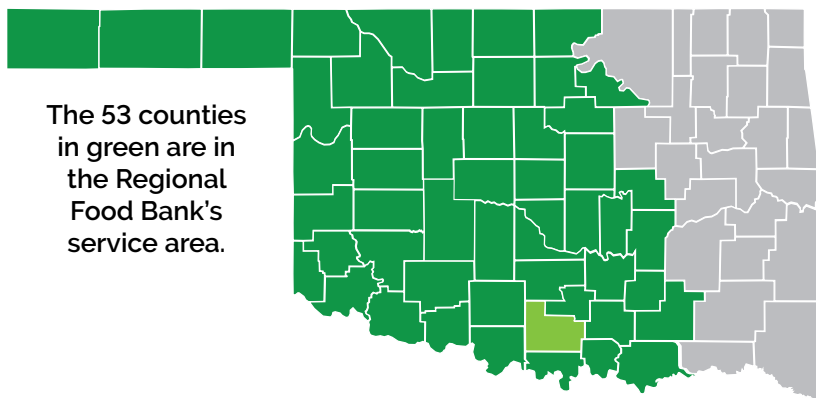

In Carter County

***8,290** people live with hunger.

County Population

48,202

County Meal Cost Average

***\$4.02**

FOOD DISTRIBUTION IN CARTER COUNTY

1,777,806

Pounds Distributed

1,481,505

Equivalent Meals Distributed

FOOD INSECURITY RATES

*County

17.2%

**Oklahoma

16.7%

**United States

13.5%

*Feeding America's "Map the Meal Gap 2024" and represents 2022 data.

**USDA's "Food Security Status of U.S. Households 2023"

Additional information is from the Regional Food Bank and its network of community-based partners from July 1, 2023 through June 30, 2024. Questions? Contact us at info@rfbo.org