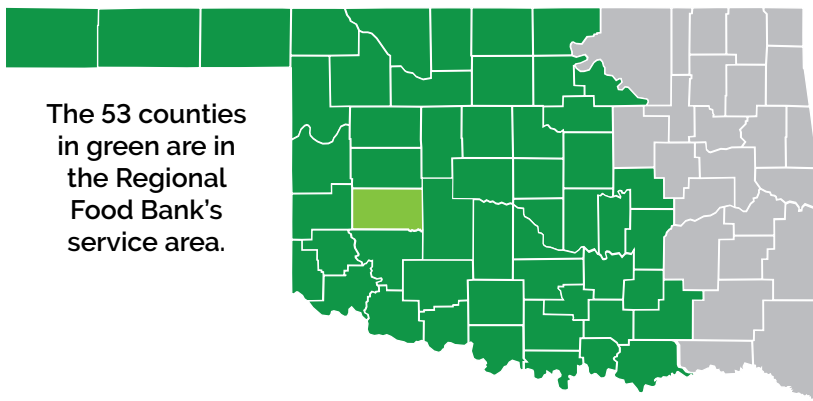

In Washita County

***1,400** people live with hunger.

County Population

11,014

County Meal Cost Average

***\$3.65**

FOOD DISTRIBUTION IN WASHITA COUNTY

480,084

Pounds Distributed

400,070

Equivalent Meals Distributed

FOOD INSECURITY RATES

*County

12.7%

**Oklahoma

14.1%

**United States

12.8%

*Feeding America's "Map the Meal Gap 2023" and represents 2021 data.

**USDA's "Food Security Status of U.S. Households 2022"

Additional information is from the Regional Food Bank and its network of community-based partners from July 1, 2022 through June 30, 2023. Questions? Contact us at info@rfbo.org