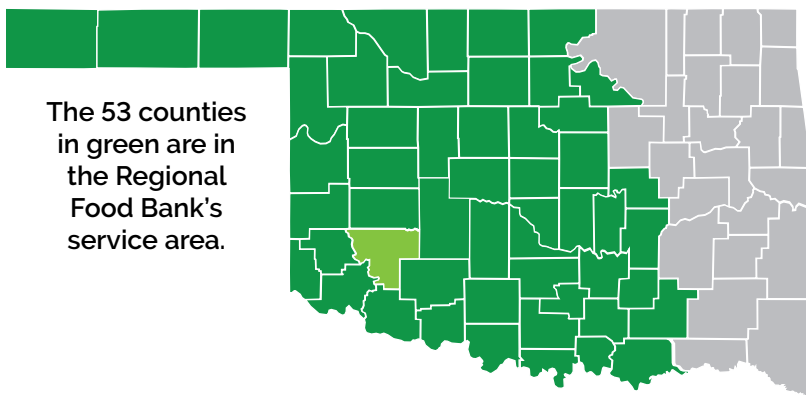

In Kiowa County

***1,380** people live with hunger.

County Population

8,518

County Meal Cost Average

***\$3.48**

FOOD DISTRIBUTION IN KIOWA COUNTY

117,611

Pounds Distributed

98,009

Equivalent Meals Distributed

FOOD INSECURITY RATES

*County

16.2%

**Oklahoma

14.1%

**United States

12.8%

*Feeding America's "Map the Meal Gap 2023" and represents 2021 data.

**USDA's "Food Security Status of U.S. Households 2022"

Additional information is from the Regional Food Bank and its network of community-based partners from July 1, 2022 through June 30, 2023. Questions? Contact us at info@rfbo.org

1,683 served at 1 site

Hobart High School

FOOD FOR COMMUNITIES

Food Pantries

6,092 served at 2 sites

Hobart Area Ministerial Food Pantry
Southern Kiowa County Food Pantry