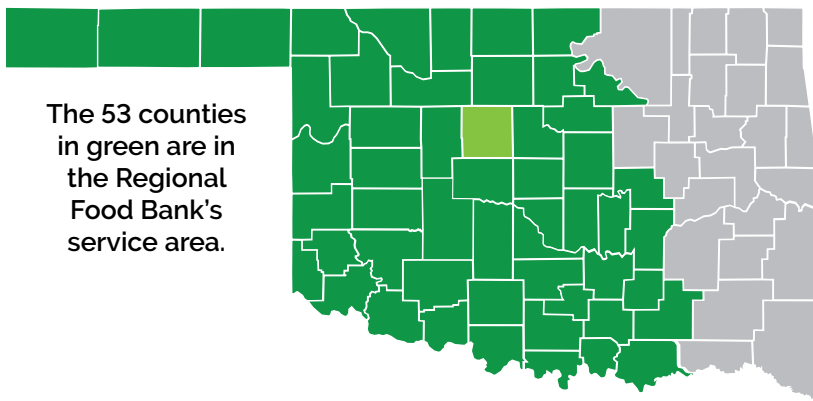

In Kingfisher County

***1,450** people live with hunger.

County Population

15,272

County Meal Cost Average

***\$3.47**

FOOD DISTRIBUTION IN KINGFISHER COUNTY

184,587

Pounds Distributed

153,823

Equivalent Meals Distributed

FOOD INSECURITY RATES

*County

9.5%

**Oklahoma

14.1%

**United States

12.8%

*Feeding America's "Map the Meal Gap 2023" and represents 2021 data.

**USDA's "Food Security Status of U.S. Households 2022"

Additional information is from the Regional Food Bank and its network of community-based partners from July 1, 2022 through June 30, 2023. Questions? Contact us at info@rfbo.org

6,718 served at 3 sites

Good Samaritan Ministries
Loaves and Fishes of Cashion
The Table Pantry