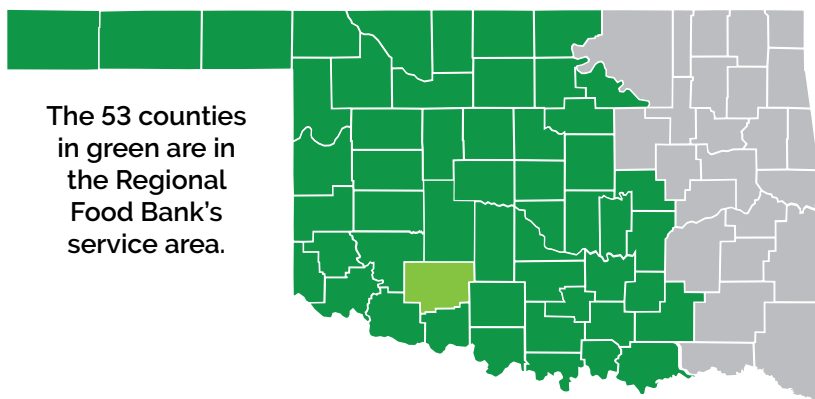

In Comanche County

***17,170** people live with hunger.

County Population

121,502

County Meal Cost Average

***\$3.54**

FOOD DISTRIBUTION IN COMANCHE COUNTY

1,318,322

**United States

12.8%

*Feeding America's "Map the Meal Gap 2023" and represents 2021 data.

**USDA's "Food Security Status of U.S. Households 2022"

Additional information is from the Regional Food Bank and its network of community-based partners from July 1, 2022 through June 30, 2023. Questions? Contact us at info@rfbo.org